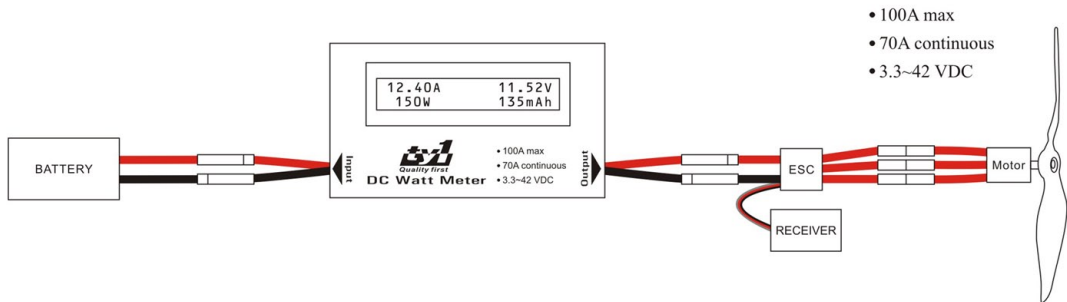

DC WATT METER

NO.3930

CHECKING CURRENT: 70A MAX. 100A
CHECKING VOLTAGE: 3.3 ~ 42V
CHECKING POWER: 0 ~ 42000W
ACCUMULATE CURRENT: MAX. 60000mAh
DIMENSION: 55 x 25 x 100mm

TO BE CONNECTED BETWEEN BATTERY AND
SPEED CONTROLLER SHOWS VOLTAGE, CURRENT,
POWER AND ACCUMULATE CURRENT HELPS TO
SELECT CORRECT SIZE LIPO BATTERY, SPEED
CONTROLLER AND PROPELLER.